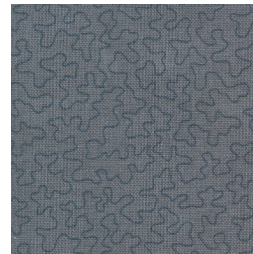

# JUNGLE FRIENDS 2017

Month #5 DECEMBER

BLOCK #5 GIRAFFE BLOCKS

BACKGROUND

BLACK

LIGHT ORANGE

GREY

LIGHT BROWN