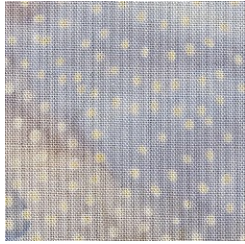

16th AND BALTIMORE

Month #7, September

Dahlia and Delphiniums

Block #7

CREAM

WHITE

GREEN

PALE GREEN

ASSORTED BLUES

ASSORTED YELLOWS IN GRADUATED SIZES

903-638-6915

bomhq@stitchinheaven.com

** Background: Linen Dot

** Background Accent: Linen Solid