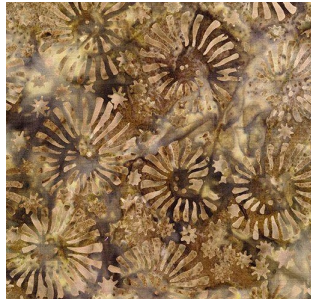

Ladies of the Sea

Month 7

THE MAYFLOWER and the GREEK GALLIOT

14 x 21
Brown

3 x 10.5
Lt. Brown

18 x 10.5
White

2 x 4
Red

8 x 4
Brownish-Black

4 x 5
Orange

14 x 10.5
Green 1 (dark)

11 x 10.5
Green 2 (medium)

9 x 10.5
Green 3 (light)

903-760-7397

info@stitchinheaven.com