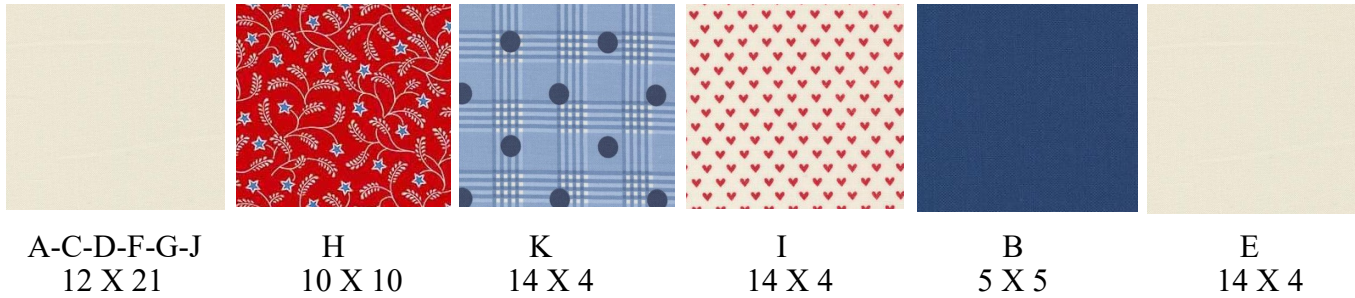

L
5 X 5

H
4 X 6

903-760-7397
info@stitchinheaven.com

Land That I Love

Month 8

Star Heart/House/Sail Boat
Carpenter's Wheel

SAIL BOAT BLOCK

CARPENTER'S WHEEL BLOCK