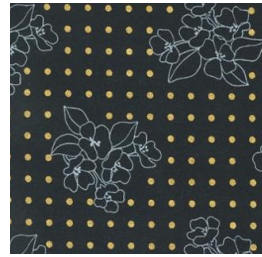

Magical Mystery Tour

Month #10 - Japan

Very Light
54 x 42

Light A
36 x 42

Light B
36 x 42

Medium A
18 x 42

Medium B
18 x 42

Dark A
12 x 42