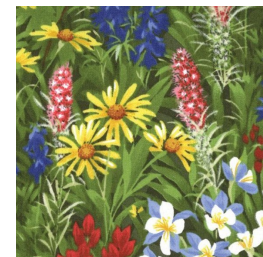

Magical Mystery Tour

Month #13 - USA

Light
113 x 42

Medium
36 x 42

Dark
45 x 42

Binding
18 x 42

info@stitchinheaven.com

(903) 760 - 7397