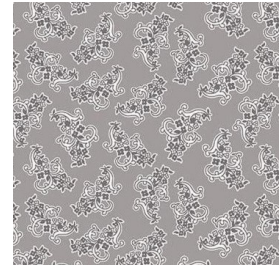

## France

VERY LIGHT  
FABRIC

LIGHT  
FABRIC

MEDIUM A  
FABRIC

MEDIUM B  
FABRIC

FLORAL  
FABRIC

BINDING

903-760-7397  
info@stitchinheaven.com