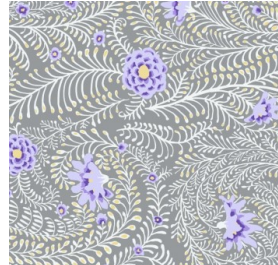

MAGICAL MYSTERY TOUR

Italy

LIGHT
FABRIC
86 X 42

MEDIUM
FABRIC
36 X 42

DARK
FABRIC
63 X 42

BINDING
18 X 42

903-760-7397
info@stitchinheaven.com