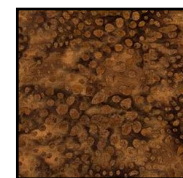

Medium 3

Medium 4

Dark 1

Will receive one of these fabrics.

Group 2
32 x 42

Light 1

Light 2

Will receive one of these fabrics.

Dark 1

Will receive one of these fabrics.

Dark 2

Will receive one of these fabrics.

903-760-7397
info@stitchinheaven.com

Group 3
12 x 42

Light 1

Light 2

Medium 1

Dark 1

Dark 2

Medium 2

Medium 3

Medium 4

Dark 3

Will receive one of these fabrics.