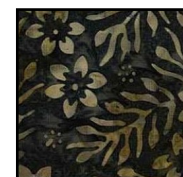

Magical Mystery Tour

Month 6 - Africa

Group 1
12 x 42

Light 1

Light 2

Light 3

Medium 1

Medium 2

Medium 3

Medium 4

Dark 1

Will receive one of these fabrics.

Group 2
32 x 42

Light 1

Light 2

Will receive one of these fabrics.

Dark 1

Will receive one of these fabrics.

Dark 2

Will receive one of these fabrics.

903-760-7397
info@stitchinheaven.com

Group 3
12 x 42

Light 1

Light 2

Medium 1

Dark 1

Dark 2

Medium 2

Medium 3

Medium 4

Dark 3

Will receive one of these fabrics.