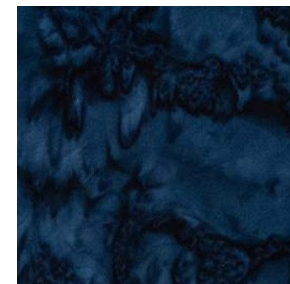

## GREECE

VERY LIGHT  
FABRIC

LIGHT  
FABRIC

MEDIUM  
FABRIC

DARK  
FABRIC

BINDING

903-760-7397  
[info@stitchinheaven.com](mailto:info@stitchinheaven.com)