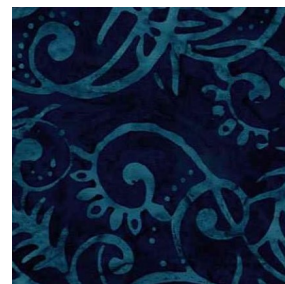

## GREECE

VERY LIGHT  
FABRIC

LIGHT  
FABRIC

MEDIUM  
FABRIC

DARK  
FABRIC

BINDING

903-760-7397  
[info@stitchinheaven.com](mailto:info@stitchinheaven.com)