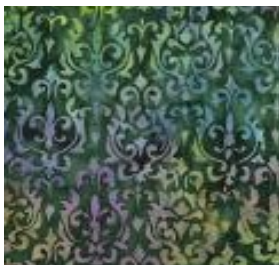

## INDONESIA

VERY LIGHT  
FABRIC  
9 X 42

MEDIUM LIGHT  
FABRIC  
36 X 42

MEDIUM & BINDING @ 4YD  
FABRIC  
144X 42

MEDIUM & BINDING @ 4YD  
FABRIC SUB  
144X 42

MEDIUM & BINDING @ 4YD  
FABRIC SUB  
144X 42

MEDIUM & BINDING @ 4YD  
FABRIC SUB

MEDIUM & BINDING @ 4YD  
FABRIC SUB  
144X 42

MEDIUM & BINDING @ 4YD  
FABRIC SUB  
144X 42

MEDIUM DARK  
FABRIC  
18 X 42

DARK  
FABRIC  
54 X 42

903-760-7397  
info@stitchinheaven.com