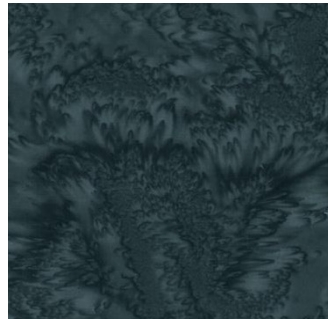

# Magical Mystery Tour

Month #9 - Thailand

Light  
36 x 42

Medium Light  
117 x 42

Medium  
41 x 42

Will receive one.  
Dark & Binding  
72 x 42

[info@stitchinheaven.com](mailto:info@stitchinheaven.com)

(903) 760 - 7397