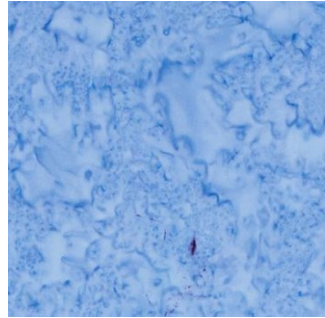

# Magical Mystery Tour

Month #9 - Thailand

Light  
36 x 42

Medium Light  
117 x 42

Medium  
41 x 42

Will receive one.  
Dark & Binding  
72 x 42

[info@stitchinheaven.com](mailto:info@stitchinheaven.com)

(903) 760 - 7397