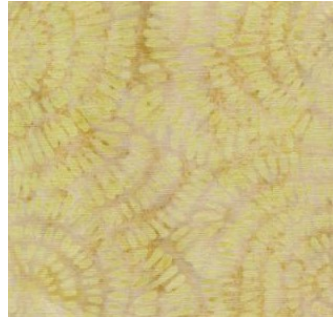

# Magical Mystery Tour

Month #9 - Thailand

Light  
36 x 42

Medium Light  
117 x 42

Medium  
41 x 42

Will receive one.  
Dark & Binding  
72 x 42

[info@stitchinheaven.com](mailto:info@stitchinheaven.com)

(903) 760 - 7397