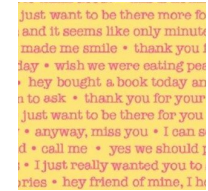

Message in a Bottle

Month #9

Blocks #25 & 26

Block 25

Red &
White
5 X 5

Light Blue
4 X 4

Light Yellow
5 X 3

Orange Print
Pinwheel
8 X 5

Green Print
Pinwheel
8 X 5

Brown Stem
Print
7 X 7

Red Print
5 X 5

Grey with
large text
8 X 5

Dark Fabric
Star
5 X 7

White News-
print
13 X 7

Pale Green
16 X 10.5

Blue News-
print
10 X 5