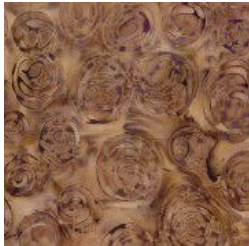

MINERAL MATRIX

Month #12

SASHING

**FABRIC #1
WHISPER
32 x WOF**

**FABRIC #2
WINTER
24 x WOF**

**FABRIC #5
MOCHA
16 x WOF
11 x HOW
11 x 6**

**FABRIC #6
ASH
9 x WOF**

Please be careful when cutting fabrics #2 Winter and #5 Mocha. These fabrics have been discontinued at the manufacturer, and we do not have extra. If you need a replacement, you may receive a substitute fabric.

**FABRIC #10
SHARK
27 x WOF**

903-638-6915

bomhq@stitchinheaven.com

MINERAL MATRIX

Month #12

TRIMMING AND BORDERS

**FABRIC #7
THUNDER
1.25 Yards**

**FABRIC #9
EVERGREEN
3 Yards**