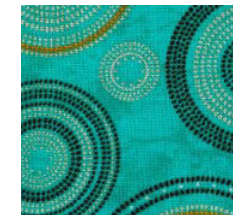

FABRIC D

903-638-6915

bomhq@stitchinheaven.com