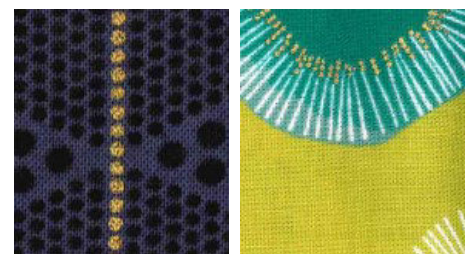

MODERN SUMMER MOON

Month #8

FRIENDSHIP STAR, ROCKY MOUNTAIN PUZZLE, AND WEATHER VANEBLOCKS

FRIENDSHIP STAR

FABRICS
A AND B

FABRIC C

FABRIC D
AND E

ROCKY MOUNTAIN
PUZZLE

FABRICS
A TO C

FABRICS
E AND F

FABRIC D

WEATHERVANE

FABRICS
A TO C

FABRICS
E AND F

FABRIC D

FABRIC G