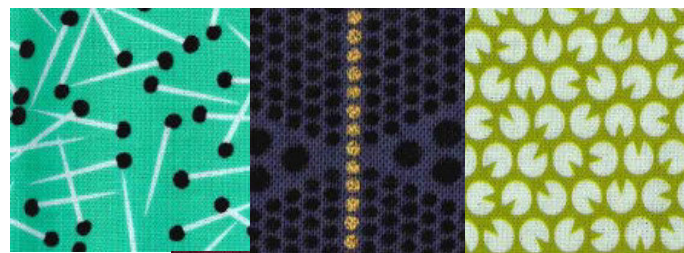

MODERN SUMMER MOON

Month #8

FRIENDSHIP STAR, ROCKY MOUNTAIN PUZZLE, AND WEATHER VANEBLOCKS

FRIENDSHIP STAR

FABRICS
A AND B

FABRIC C

FABRIC D
AND E

ROCKY MOUNTAIN
PUZZLE

FABRICS
A TO C

FABRICS
E AND F

FABRIC D

WEATHERVANE

FABRICS
A TO C

FABRICS
E AND F

FABRIC D

FABRIC G