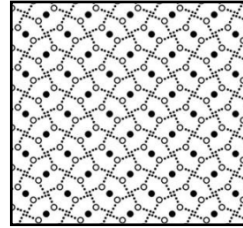

Red At Night 2

Month 9
Nine In The Corners

White
Color A
10 x 21

Black
Color B
8 x 42

White Hatched
Color D
5 x 21

Red
Color E
4 x 42