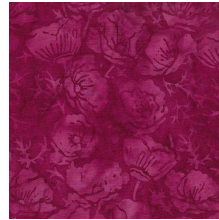

Ripples & Reflections 2021

Month #9 Part #7

Fabric #3
7 x 42

Fabric #11
14 x 7

Fabric #12
14 x 7

Fabric #13
7 x 7

Fabric # 15
11 x 42

903-760-7397
info@stitchinheaven.com