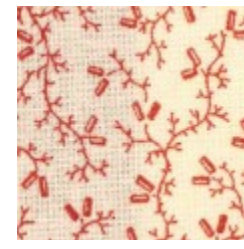

Simply Red

MONTH 5

Jester

Jester & Border Block

Border Block

Background
8.5 X 10.5

Red # 1
7 X 7

Red # 2
5 X 4

Background
25 X 10 1/2

White print
6 X 7

Red # 1 & # 4
11 X 21

Red # 3
9 X 5

Red # 2
8 X 14

Red # 3
5 X 14

Red # 4