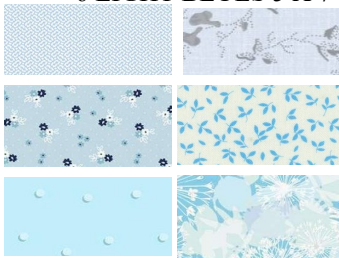

SMITTEN

Month #2

LARGE HEXAGON # 2(MAKE 5) & # 3 (MAKE 2)

LARGE HEXAGON #2 A

RED/YELLOW PRINT
-OUTER 27 X 7

WHITE/BLUE-
CENTER 5 X 5

RED/WHITE STRIP
- TRIANGLES 7 X 7

DARK PINK-
PETALS 5 X 21

LARGE HEXAGON #2B

6 LIGHT YELLOW, PRINT 3 X 3

VERY LIGHT 5 X 4

CENTER 5 X 5

12 VERY LIGHT PRINT 6 X 4

6 LIGHT PRINT 5 X 5

903-760-7397

info@stitchinheaven.com

SMITTEN
Month #2
LARGE HEXAGON # 2(MAKE 5) & # 3
(MAKE 2)

LARGE HEXAGON #2 C

6 RED PRINT 5 X 5

6 LIGHT BLUES 5 X 7

LARGE HEXAGON #2 D

VERY LIGHT PRINT-
DIAMONDS 27 X 7

6 LIGHT BLUES 3 X 3

YELLOW
PRINTCENTER
5 X 5

6 LIGHT BLUES MEDIUM 5 X 5

LARGE HEXAGON #2 E

BLACK/WHITE
CHECK-DIAMONDS
25X 7

GRAY PRINT-CENTER
5 X 5

BLACK/WHITE PRINT-
TRIANGLES 7 X 7

RED/WHITE FLORAL-
PETALS 5 X 21

LARGE HEXAGON #3A

6 FUTURE FABRICS 8 X 5