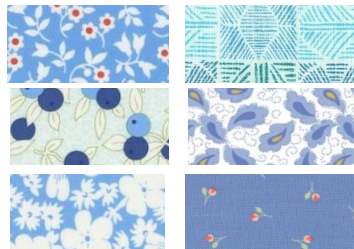

LARGE HEXAGON #2B

6 LIGHT YELLOW, PRINT 3 X 3

VERY LIGHT 5 X 4

CENTER 5 X 5

12 VERY LIGHT PRINT 6 X 4

6 LIGHT PRINT 5 X 5

903-760-7397

info@stitchinheaven.com

SMITTEN
Month #2
LARGE HEXAGON # 2(MAKE 5) & # 3
(MAKE 2)

LARGE HEXAGON #2 C

6 RED PRINT 5 X 5

6 LIGHT BLUES 5 X 7

LARGE HEXAGON #2 D

VERY LIGHT PRINT-
DIAMONDS 27 X 7

6 LIGHT BLUES 3 X 3

YELLOW
PRINTCENTER
5 X 5

6 LIGHT BLUES MEDIUM 5 X 5

LARGE HEXAGON #2 E

BLACK/WHITE
CHECK-DIAMONDS
25X 7

GRAY PRINT-CENTER
5 X 5

BLACK/WHITE PRINT-
TRIANGLES 7 X 7

RED/WHITE FLORAL-
PETALS 5 X 21

LARGE HEXAGON #3A

6 FUTURE FABRICS 8 X 5