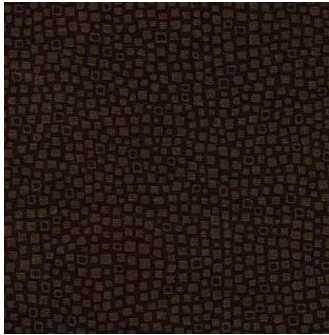

STARRY NIGHT

MONTH #11

Block 14-Camel

Camel
20 x 42

Muzzle
9 x 10.5

Tail, Ears & Nose
14 x 10.5

Tassels
11 x 14

Blanket Trim
16 x 21