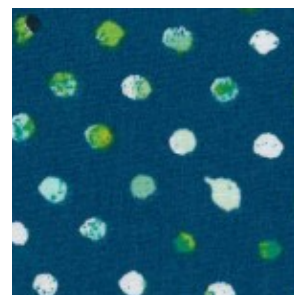

STARRY NIGHT

MONTH #2

JOSEPH

Face fabric

12x7

Beard

12x7

Head wrap