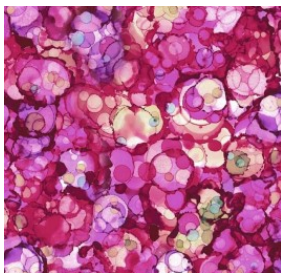

May receive one

Blanket
15 x 21