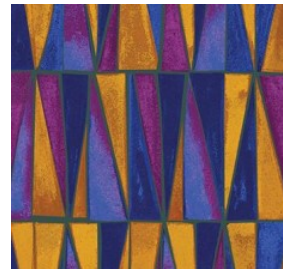

STARRY NIGHT

MONTH #11

Block 14 Camel

May receive one

Camel
20 x 42

**Muzzle, Ears,
Tail**
12 x 20

Nose
3 x 5

Tassels
11 x 14