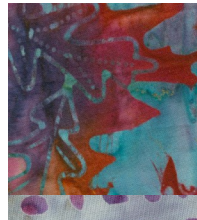

### TEA LEAF BLOCK

GREEN  
PRINT

BACKGROUND  
(light)

### INDIAN STAR BLOCK

GOLD

GOLD/ORANGE  
BACKGROUND

RED/ORANGE  
STAR POINTS

### PUZZLE BLOCK

DARK PURPLE

LIGHT  
LAVENDER

LAVENDER  
PRINT

### MILKY-WAY BLOCK

TEAL/BLEUE

TEAL PRINT

NAVY BLUE

LT. BLUE

(800) 841-3901  
info@stitchinheaven.com