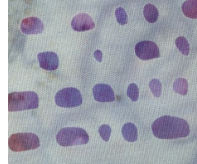

### TEA LEAF BLOCK

GREEN  
PRINT

BACKGROUND  
(light)

### INDIAN STAR BLOCK

GOLD

GOLD/ORANGE  
BACKGROUND

RED/ORANGE  
STAR POINTS

### PUZZLE BLOCK

DARK PURPLE

LIGHT  
LAVENDER

LAVENDER  
PRINT

### MILKY-WAY BLOCK

TEAL/BLEUE

TEAL PRINT

NAVY BLUE

LT. BLUE

(800) 841-3901  
info@stitchinheaven.com