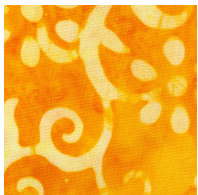

## LIGHT SETTING SQUARES

Month # 1

TEA LEAF, INDIAN STAR, PUZZLE,  
MILKY-WAY BLOCKS

### TEA LEAF BLOCK

GREEN  
PRINT

BACKGROUND  
(light)

### INDIAN STAR BLOCK

GOLD

GOLD/ORANGE  
BACKGROUND

RED/ORANGE  
STAR POINTS