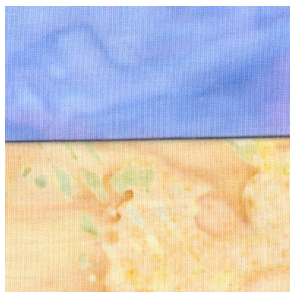

STARS OVER BALI SKIES 2017

Month # 2 APRIL

MAPLE STAR; MILKY-WAY EXPANDED LIGHTS AND DARKS

MAPLE STAR

(* BLACK PRINT)

(* STRIPE FABRIC)

LIGHT YELLOW
BACKGROUND

903-638-6915

bomhq@stitchinheaven.com

MILKY-WAY
EXPANDED

GREEN PRINT

BACKGROUND

(*ORANGE FABRIC)

BACKGROUND

(*YELLOW FABRIC)

BACKGROUND

SETTING
SQUARES

LIGHT

DARK

MEDIUM

***AS STATED IN PATTERN**