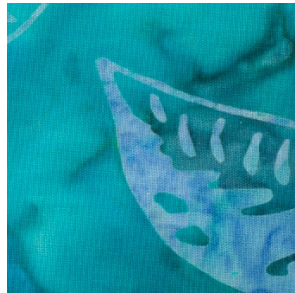

STARS OVER BALI SKIES 2017

Month # 2 APRIL

MAPLE STAR; MILKY-WAY EXPANDED LIGHTS AND DARKS

MAPLE STAR

(* BLACK PRINT)

(* STRIPE FABRIC)

LIGHT YELLOW
BACKGROUND

903-638-6915

bomhq@stitchinheaven.com

MILKY-WAY
EXPANDED

GREEN PRINT

BACKGROUND

(*ORANGE FABRIC)

BACKGROUND

(*YELLOW FABRIC)

BACKGROUND