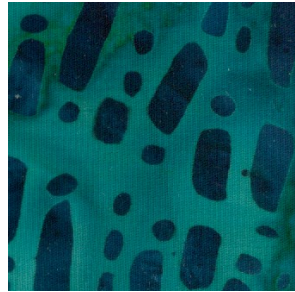

STARS OVER BALI SKIES 2017

Month # 2 APRIL

MAPLE STAR; MILKY-WAY EXPANDED LIGHTS AND DARKS

MAPLE STAR

(* BLACK PRINT)

(* STRIPE FABRIC)

LIGHT YELLOW
BACKGROUND

903-638-6915

bomhq@stitchinheaven.com

MILKY-WAY
EXPANDED

GREEN PRINT

BACKGROUND

(*ORANGE FABRIC)

BACKGROUND

(*YELLOW FABRIC)

BACKGROUND

SETTING
SQUARES

LIGHT

DARK

MEDIUM

***AS STATED IN PATTERN**