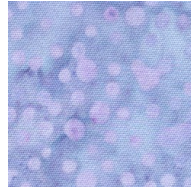

STARS OVER BALI SKIES 2017

Month # 3

**SAWTOOTH STAR, RIBBON STAR,
BIRDS IN THE AIR, RIBBON STAR II**

***COLOR/NAME USED IN
PATTERN**

SAWTOOTH STAR

DARK GOLD

CREAM

RIBBON STAR

TEAL

PINK

LIGHT TEAL
* BACKGROUND

BIRDS IN THE AIR

PURPLE
*DARK BLUE PRINT

PEACH
*LIGHT BLUE PRINT

RIBBON STAR II

DARKPURPLE

BLUE/GREEN
*BRIGHT BLUE

DARK TEAL
*LAVENDER
FERN PRINT
(BACKGROUND)

DARK AND LIGHT SETTING SQUARES

903-638-6915
bomhq@stitchinheaven.com