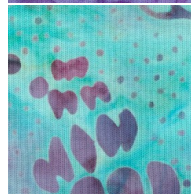

STARS OVER BALI SKIES 2017

Month # 3

**SAWTOOTH STAR, RIBBON STAR,
BIRDS IN THE AIR, RIBBON STAR II**

***COLOR/NAME USED IN
PATTERN**

SAWTOOTH STAR

DARK GOLD

CREAM

RIBBON STAR

TEAL

PINK

LIGHT TEAL
* BACKGROUND

BIRDS IN THE AIR

PURPLE
*DARK BLUE PRINT

PEACH
*LIGHT BLUE PRINT

RIBBON STAR II

DARKPURPLE

BLUE/GREEN
*BRIGHT BLUE

DARK TEAL
*LAVENDER
FERN PRINT
(BACKGROUND)

DARK AND LIGHT SETTING SQUARES

903-638-6915
bomhq@stitchinheaven.com