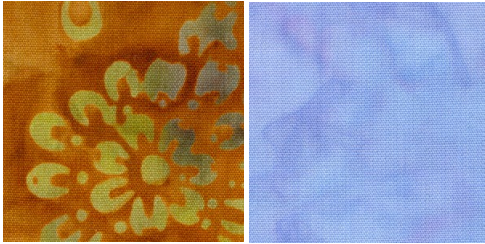

STARS OVER BALI SKIES 2017

Month # 5 JULY

1 LARGE TRIANGLE
EACH
AND SETTING SQUARES

**STARRY PATH, TRIANGLES &
SETTING SQUARES**

SQUARES
TRIANGLES,
AND
RECTANGLES

LIGHT AND DARK
SETTING SQUARES
AND RECTANGLES