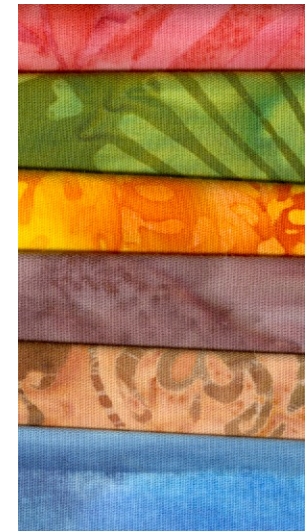

STARS OVER BALI SKIES 2017

Month # 5 JULY

1 LARGE TRIANGLE
EACH
AND SETTING SQUARES

**STARRY PATH, TRIANGLES &
SETTING SQUARES**

SQUARES
TRIANGLES,
AND
RECTANGLES

LIGHT AND DARK
SETTING SQUARES
AND RECTANGLES

TEALS AND CREAMS FOR
QUARTER-SQUARE TRIANGLES

903-638-6915
bombq@stitchinheaven.com