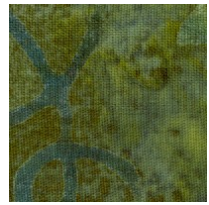

***COLOR/NAME
USED IN
PATTERN**

STARS OVER BALI SKIES 2017

Month # 7

**SIMPLEX STAR, SARAH'S CHOICE,
STARRY PATH,
SETTING TRIANGLES AND SQUARES**

903-638-6915
bombq@stitchinheaven.com

**SIMPLEX
STAR**

GREEN
*TEAL

LAVENDER

**SARAH'S
CHOICE**

GREEN
BACKGROUND
*BROWN

RED
*BLUE

ORANGE
*BROWN

**SETTING
TRIANGLES/
SQUARES**

ORANGE/GOLD

DARK MULTI
PRINT

GREEN MULTI
PRINT

ORANGE
*BROWN

LIGHT GREEN
PRINT

DARK
SETTING
SQUARES

BACKGROUNDS
FOR PINWHEELS

TEALS FOR
PINWHEELS

LIGHT
SETTING
SQUARES