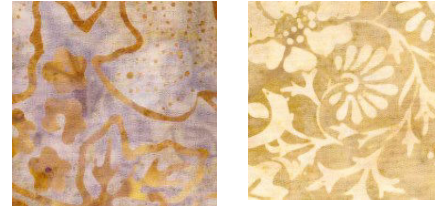

903-638-6915
bomhq@stitchinheaven.com

STARS OVER BALI SKIES 2018

Month # 10

BORDERS & BINDING

BINDING

DARK BINDING

**LIGHT BINDING
(YOU WILL RECEIVE ONE OF
THESE FABRICS)**

**BORDERS:
YOU WILL BE RECEIVING 12 LIGHT BATIKS
AND 16 MED/DARK BATIKS FOR THE BORDERS**