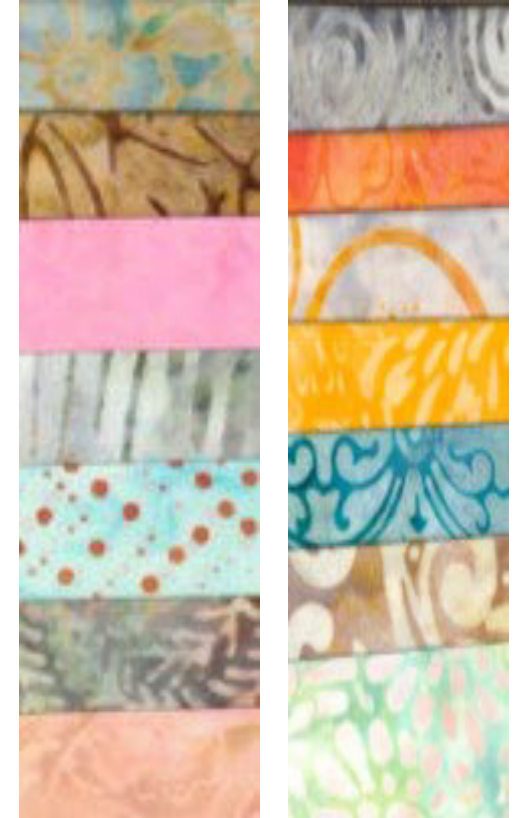

## MAPLE STAR; MILKY-WAY EXPANDED SETTING SQUARES

### MILKY-WAY EXPANDED

GREEN PRINT  
12X7

### SETTING SQUARES 3X22

\* STRIPE FABRIC  
12X7

ORANGE FABRIC  
12X7

BACKGROUND  
18X10

YELLOW FABRIC  
12X7

3 BACKGROUNDS  
6X14

903-638-6915  
bomhq@stitchinheaven.com

**\*AS STATED IN PATTERN**