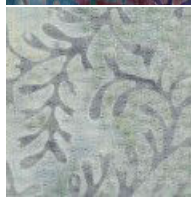

STARS OVER BALI SKIES 2018

Month # 3

**SAWTOOTH STAR, RIBBON STAR,
BIRDS IN THE AIR, RIBBON STAR II**

SAWTOOTH STAR

DARK GOLD

YELLOW
(BACKGROUND)

RIBBON STAR

TEAL

PINK

MISTY BLUE
(BACKGROUND)

BIRDS IN THE AIR

DARK BLUE PRINT

LIGHT BLUE PRINT
(BACKGROUND)

RIBBON STAR II

PURPLE

BLUE