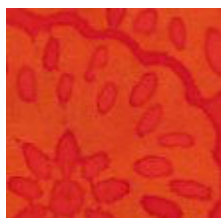

STARS OVER BALI SKIES 2018

Month # 6

STAR ON STAR , MARGARET'S CHOICE, FRIENDSHIP STAR BLOCKS

STAR ON STAR

ORANGE

YELLOW

BACKGROUND
BROWN

MARGARET'S CHOICE

TEAL

PINK

PURPLE

FRIENDSHIP STAR

DARK BLUE

GOLD

Brown/gold leaf print

DARK SETTING SQUARES

PLEASE NOTE:

The instructions for Margaret's Choice (pink fabric) say "cut four $2 \frac{7}{8}$ " triangles, this should be "cut four $2 \frac{7}{8}$ squares "

The instructions for Friendship star (gold fabric) say "cut two $2 \frac{7}{8}$ " triangles, this should be "cut two $2 \frac{7}{8}$ squares "