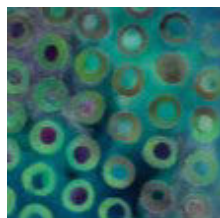

STARS OVER BALI SKIES 2018

Month # 6

STAR ON STAR , MARGARET'S CHOICE, FRIENDSHIP STAR BLOCKS

STAR ON STAR

ORANGE

YELLOW

BACKGROUND
BROWN

MARGARET'S CHOICE

TEAL

PINK

PURPLE

FRIENDSHIP STAR

DARK BLUE

GOLD

Brown/gold leaf print

DARK SETTING SQUARES

PLEASE NOTE:

The instructions for Margaret's Choice (pink fabric) say "cut four $2 \frac{7}{8}$ " triangles, this should be "cut four $2 \frac{7}{8}$ squares "

The instructions for Friendship star (gold fabric) say "cut two $2 \frac{7}{8}$ " triangles, this should be "cut two $2 \frac{7}{8}$ squares "