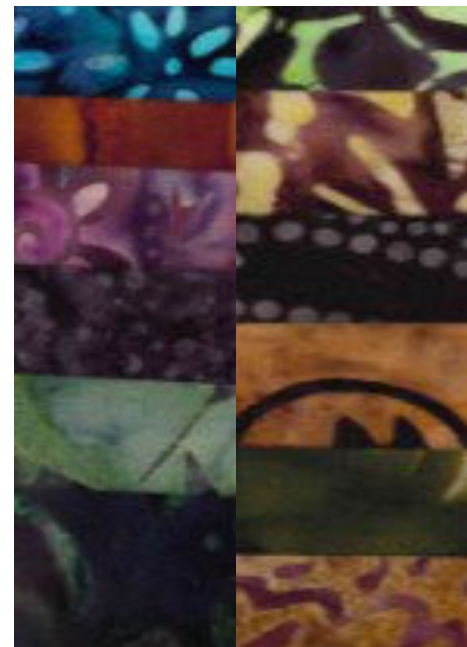

STARS OVER BALI SKIES 2018

Month # 6

STAR ON STAR , MARGARET'S CHOICE, FRIENDSHIP STAR BLOCKS

STAR ON STAR

ORANGE

YELLOW

BACKGROUND
BROWN

MARGARET'S CHOICE

TEAL

PINK

PURPLE

FRIENDSHIP STAR

DARK BLUE

GOLD

Brown/gold leaf print

DARK SETTING SQUARES

PLEASE NOTE:

The instructions for Margaret's Choice (pink fabric) say "cut four $2 \frac{7}{8}$ " triangles, this should be "cut four $2 \frac{7}{8}$ squares "

The instructions for Friendship star (gold fabric) say "cut two $2 \frac{7}{8}$ " triangles, this should be "cut two $2 \frac{7}{8}$ squares "