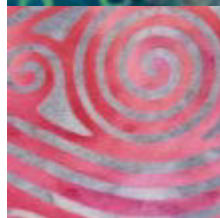

STARS OVER BALI SKIES 2018

Month # 6

STAR ON STAR , MARGARET'S CHOICE, FRIENDSHIP STAR BLOCKS

STAR ON STAR

ORANGE

YELLOW

BACKGROUND
BROWN

MARGARET'S CHOICE

TEAL

PINK

PURPLE

FRIENDSHIP STAR

DARK BLUE

GOLD

Brown/gold leaf print

DARK SETTING SQUARES

PLEASE NOTE:

The instructions for Margaret's Choice (pink fabric) say "cut four $2 \frac{7}{8}$ " triangles, this should be "cut four $2 \frac{7}{8}$ squares "

The instructions for Friendship star (gold fabric) say "cut two $2 \frac{7}{8}$ " triangles, this should be "cut two $2 \frac{7}{8}$ squares "