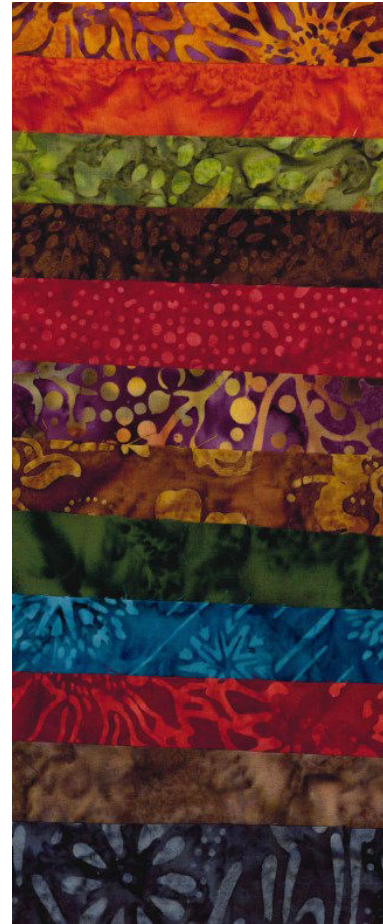

STARS OVER BALI SKIES 2019

Month # 10

BORDER AND BINDING

BORDER

15 LIGHT
FABRICS

12 DARK
FABRICS

Your actual fabrics
may differ from
fabrics pictured;
The Light and Dark
pieces are packaged
separately in your
BOM package and
labeled as:
15 Light Fabrics
12 Dark Fabrics

LIGHT BINDING

DARK BINDING

You will be receiving a fabric key in your mailings from now on. This is the format that you will be getting. The previous fabric keys were made by someone who is no longer doing the keys.