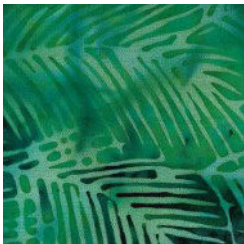

**STARS OVER BALI SKIES 2019**  
**Month #3 January**

**Sawtooth Star Block**

Dark Gold  
16x8

Light Gold  
14x8

**Birds In The Air Block**

Pink  
11x8

Purple  
14x10

**Ribbon Star Block**

Dark Teal  
8x8

Pink  
8x8

Light Green  
14x8

**Ribbon Star II Block**

Dark Teal  
8x8

Dark Purple  
8x8

Purple/Blue Print  
14x8

**STARS OVER BALI SKIES 2019**  
**Month #3 January**