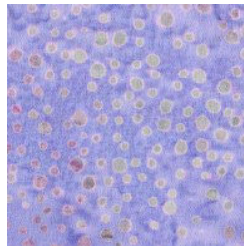

**STARS OVER BALI SKIES 2019**  
**Month #3 January**

**Sawtooth Star Block**

Dark Gold  
16x8

Light Gold  
14x8

**Birds In The Air Block**

Pink  
11x8

Purple  
14x10

**Ribbon Star Block**

Dark Teal  
8x8

Pink  
8x8

Light Green  
14x8

**Ribbon Star II Block**

Dark Teal  
8x8

Dark Purple  
8x8

Purple/Blue Print  
14x8

**STARS OVER BALI SKIES 2019**  
**Month #3 January**