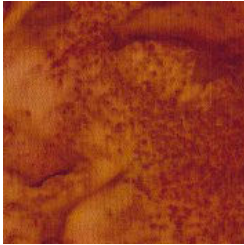

**STARS OVER BALI SKIES 2019**  
**Month #3 January**

**Sawtooth Star Block**

Dark Gold  
16x8

Light Gold  
14x8

**Birds In The Air Block**

Pink  
11x8

Purple  
14x10

**Ribbon Star Block**

Dark Teal  
8x8

Pink  
8x8

Light Green  
14x8

**Ribbon Star II Block**

Dark Teal  
8x8

Dark Purple  
8x8

Purple/Blue Print  
14x8

**STARS OVER BALI SKIES 2019**  
**Month #3 January**