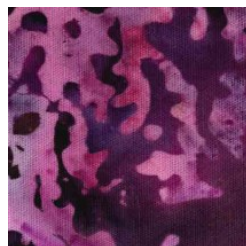

**STARS OVER BALI SKIES 2019**  
**Month #4 February**

**STARS OVER BALI SKIES 2019**  
**Month #3 January**

**Coronation Block**

Background Fabric  
Light Pink  
18x21

Pink Fabric  
Medium Pink  
8x14

Where the instructions call  
for purple, use Dark Pink  
10x21

**Corner Block**

Cream  
7x7

Teal  
7x7

Where the instructions call for  
lavender, use purple print  
7x7

**STARS OVER BALI SKIES 2019**  
**Month #3 January**

**Setting Squares**