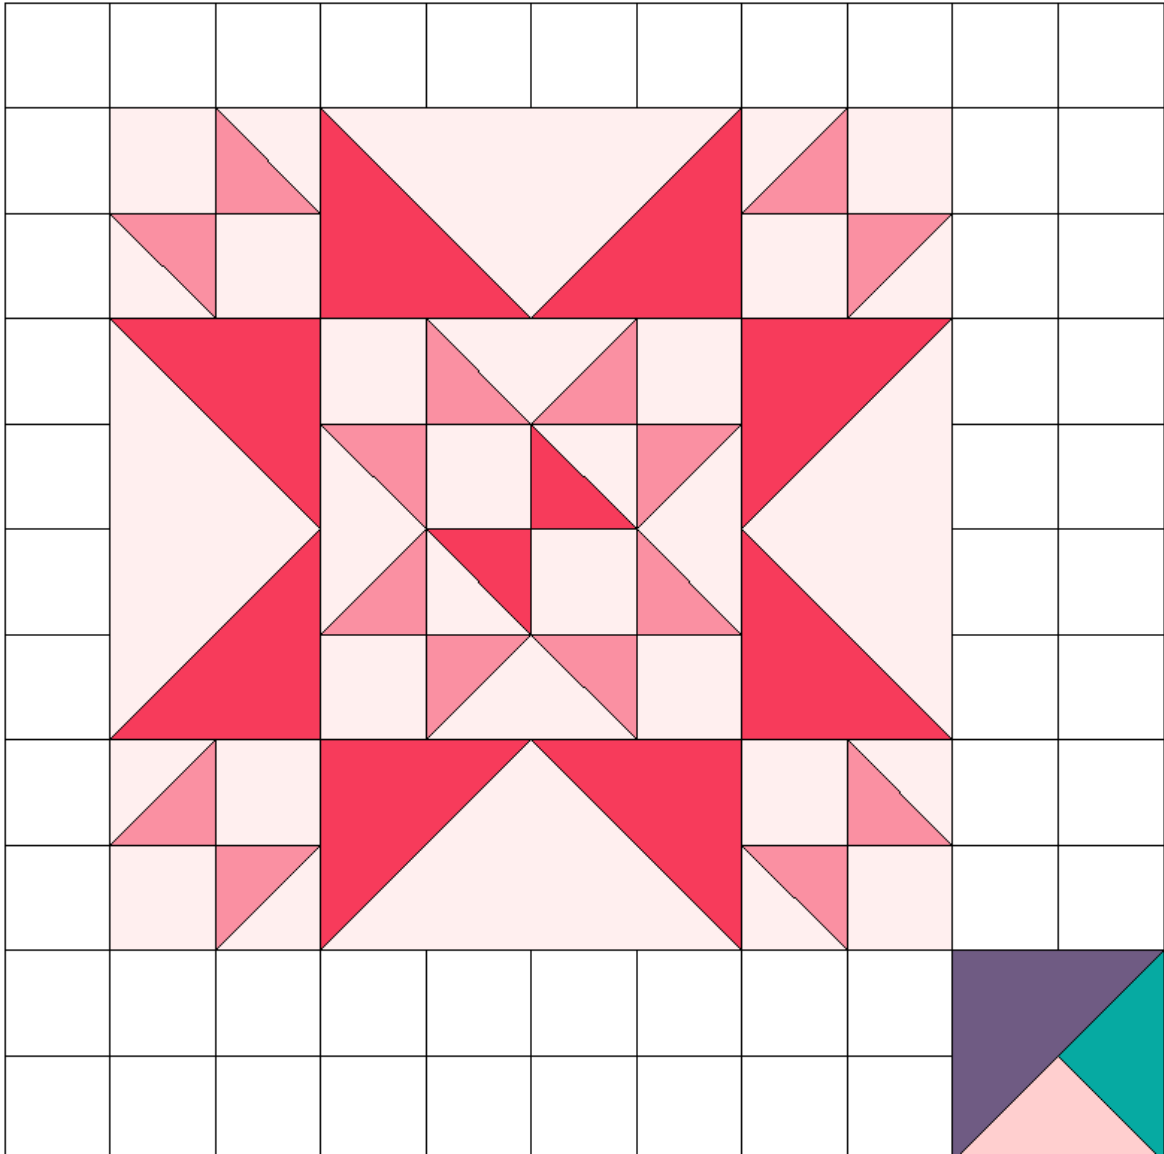

**STARS OVER BALI SKIES 2019**  
**Month #4 February**

**STARS OVER BALI SKIES 2019**  
**Month #3 January**

**Coronation Block**

Background Fabric  
Light Pink  
18x21

Pink Fabric  
Medium Pink  
8x14

Where the instructions call  
for purple, use Dark Pink  
10x21

**Corner Block**

Cream  
7x7

Teal  
7x7

Where the instructions call for  
lavender, use purple print  
7x7

**STARS OVER BALI SKIES 2019**  
**Month #3 January**

**Setting Squares**