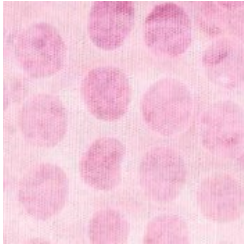

**STARS OVER BALI SKIES 2019**  
**Month #4 February**

**STARS OVER BALI SKIES 2019**  
**Month #3 January**

**Coronation Block**

Background Fabric  
Light Pink  
18x21

Pink Fabric  
Medium Pink  
8x14

Where the instructions call  
for purple, use Dark Pink  
10x21

**Corner Block**

Cream  
7x7

Teal  
7x7

Where the instructions call for  
lavender, use purple print  
7x7

**STARS OVER BALI SKIES 2019**  
**Month #3 January**

**Setting Squares**