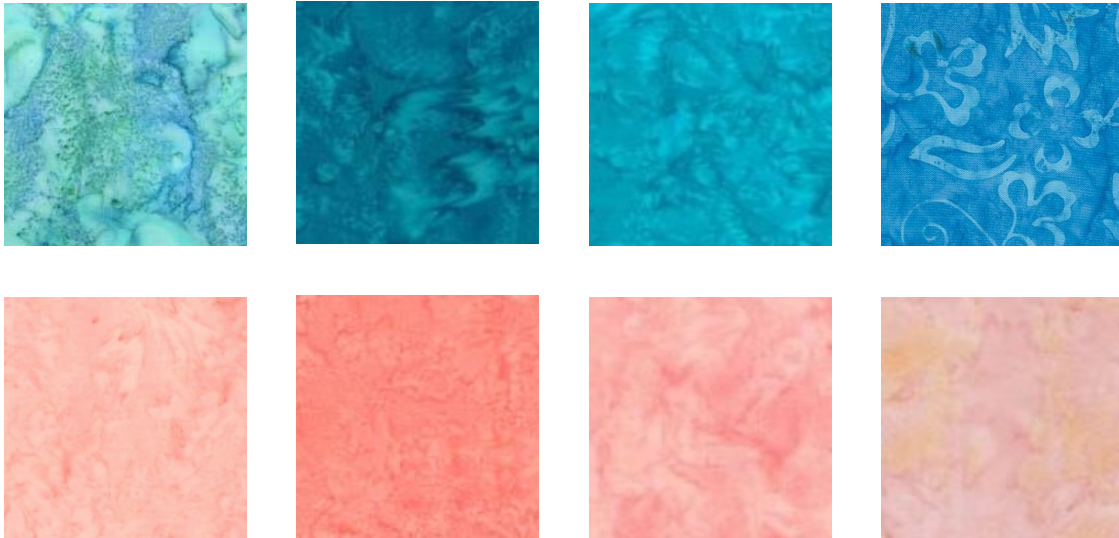

STARS OVER BALI SKIES 2019
Month #5 March

STARS OVER BALI SKIES 2019
Month #5 March

Starry Path
4 Teal and 4 Peach, all 7"x42"

Setting Squares and Rectangles (Shown in White on Diagram)
All 3"x21"

STARS OVER BALI SKIES 2019
Month #5 March

Large Triangles—10"x10"

Lower Right

Upper Left

Medium Triangles—6"x6" (One Pink is 6"x14")

Row 1 Left &
Row 4 Left

Row 1 Center

Row 1 Right

Row 2 Left