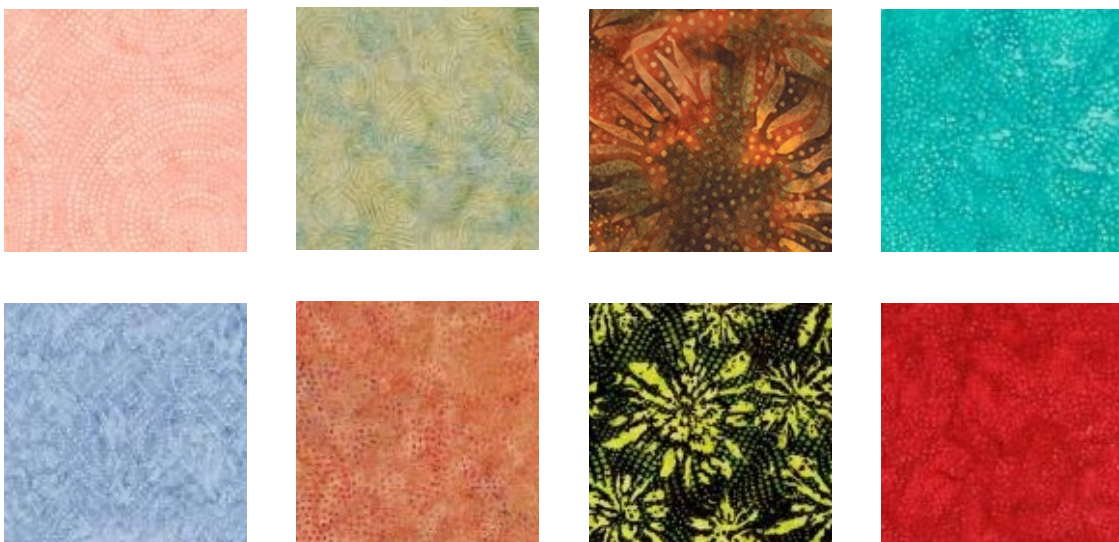

STARS OVER BALI SKIES 2019
Month #5 March

STARS OVER BALI SKIES 2019
Month #5 March

Starry Path
4 Teal and 4 Peach, all 7"x42"

Setting Squares and Rectangles (Shown in White on Diagram)
All 3"x21"

STARS OVER BALI SKIES 2019
Month #5 March

Large Triangles—10"x10"

Lower Right

Upper Left

Medium Triangles—6"x6" (One Pink is 6"x14")

Row 1 Left &
Row 4 Left

Row 1 Center

Row 1 Right

Row 2 Left