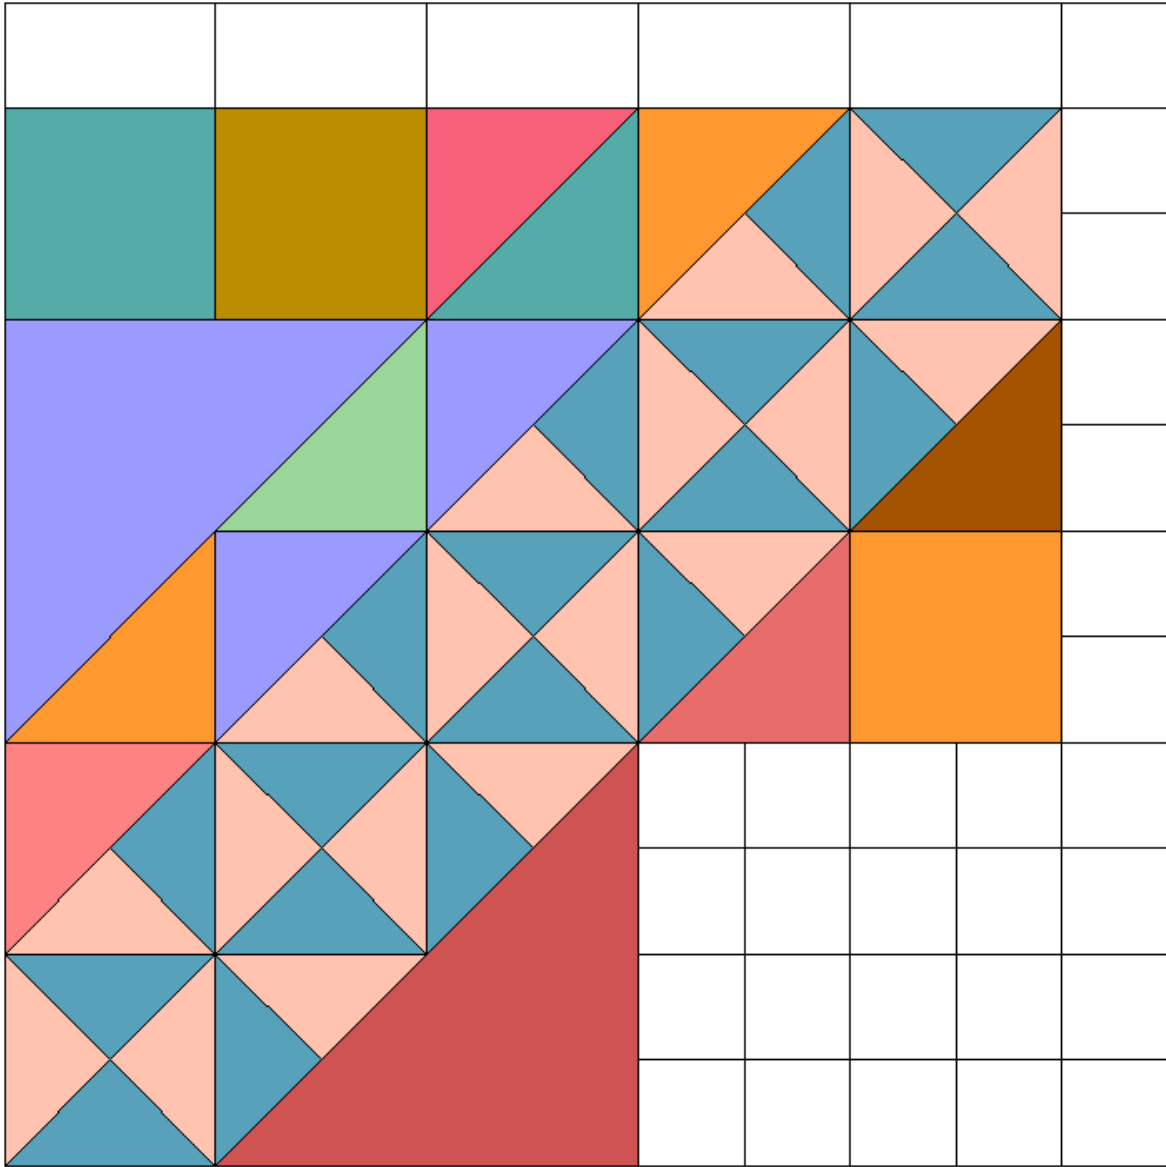

STARS OVER BALI SKIES 2019
Month #5 March

STARS OVER BALI SKIES 2019
Month #5 March

Starry Path
4 Teal and 4 Peach, all 7"x42"

Setting Squares and Rectangles (Shown in White on Diagram)
All 3"x21"

STARS OVER BALI SKIES 2019
Month #5 March

Large Triangles—10"x10"

Lower Right

Upper Left

Medium Triangles—6"x6" (One Pink is 6"x14")

Row 1 Left &
Row 4 Left

Row 1 Center

Row 1 Right

Row 2 Left

Row 2 Center

Row 2 Right

Row 3 Right

Row 3 Center

Row 3 Right

Medium Squares—6"x6"

Row 1 Left

Row 1 Right