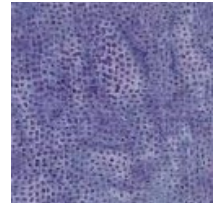

STARS OVER BALI SKIES 2019
Month #5 March

STARS OVER BALI SKIES 2019
Month #5 March

Starry Path
4 Teal and 4 Peach, all 7"x42"

Setting Squares and Rectangles (Shown in White on Diagram)
All 3"x21"

STARS OVER BALI SKIES 2019
Month #5 March

Large Triangles—10"x10"

Lower Right

Upper Left

Medium Triangles—6"x6" (One Pink is 6"x14")

Row 1 Left &
Row 4 Left

Row 1 Center

Row 1 Right

Row 2 Left

Row 2 Center

Row 2 Right

Row 3 Right

Row 3 Center

Row 3 Right

Medium Squares—6"x6"

Row 1 Left

Row 1 Right