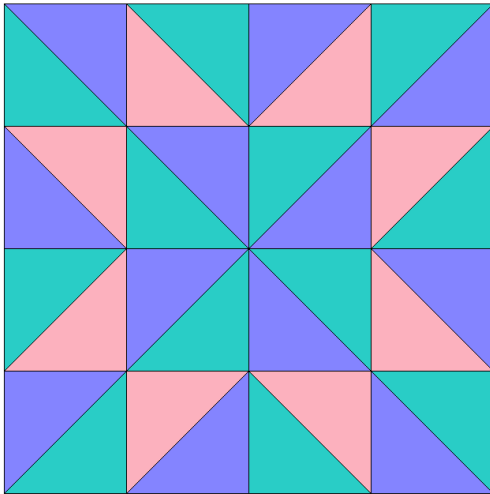

STARS OVER BALI SKIES 2019

Month #6 April

Margaret's Choice Block

Please Note:

From the Light Pink, cut four 2-7/8" **Squares**, not triangles.
Some patterns may already be corrected.