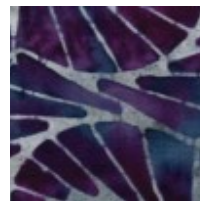

### Star on Star Block

Orange 10"x14"

Yellow 7"x12"

Brown 12"x21"

### Setting Squares and Rectangles (Shown in White on Diagram)

All 3"x21"