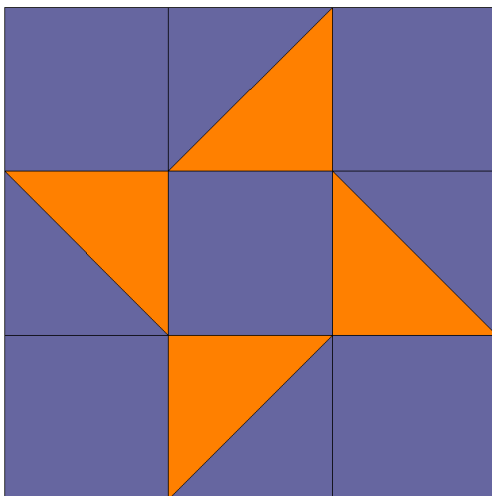

Friendship Block

Please Note:

The Dark Blue and Brown/Gold Leaf Print are both cut from the Purple Print. From the Gold, cut four 2-7/8" **Squares**, not triangles.
Some patterns may already be corrected.