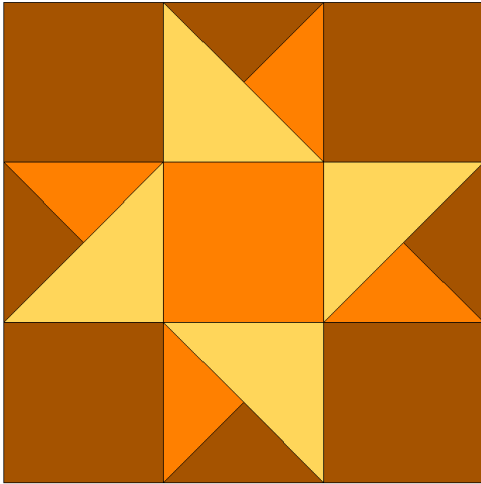

**STARS OVER BALI SKIES 2019**  
**Month #6 April**

### Star on Star Block

Orange 10"x14"

Yellow 7"x12"

Brown 12"x21"