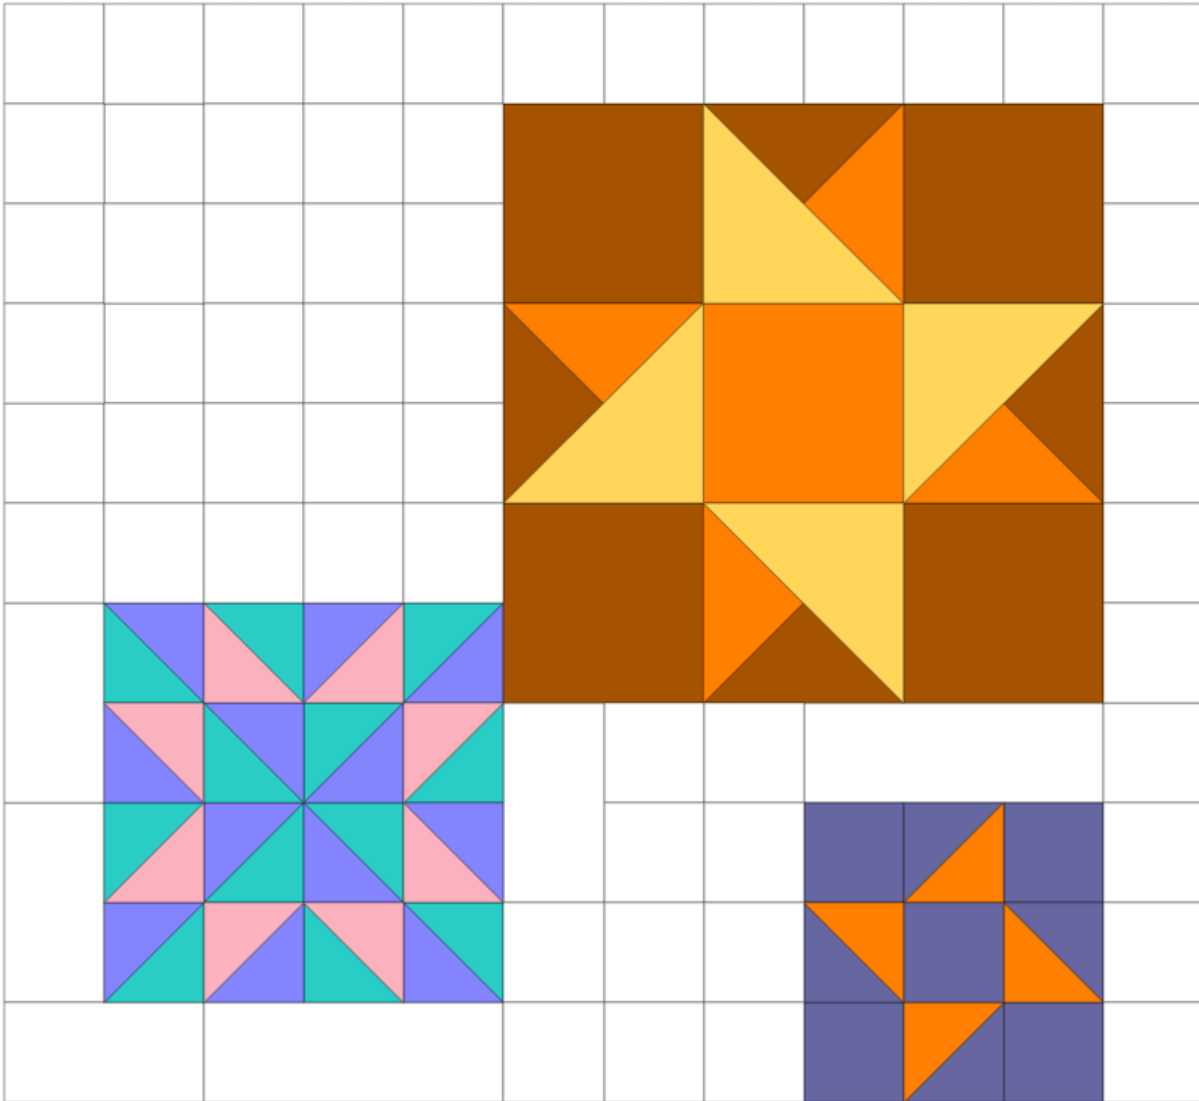

**STARS OVER BALI SKIES 2019**  
**Month #6 April**

### Star on Star Block

Orange 10"x14"

Yellow 7"x12"

Brown 12"x21"

#### Please Note:

From the Light Pink, cut four 2-7/8" **Squares**, not triangles.  
Some patterns may already be corrected.

#### Please Note:

The Dark Blue and Brown/Gold Leaf Print are both cut from the Purple Print. From the Gold, cut four 2-7/8" **Squares**, not triangles.  
Some patterns may already be corrected.