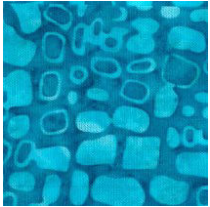

STARS OVER BALI SKIES 2019

Month # 7 MAY

**SIMPLE STAR, SARAH'S CHOICE,
STARRY PATH,
SETTING TRIANGLES AND SQUARES**

SIMPLE STAR

TEAL
6 X 10

LAVENDER
7 X 10

SETTING TRIANGLES SQUARES

ORANGE/
GOLD
10 x 10

DARK MULTI
PRINT
8 x 8

GREEN MULTI
PRINT
10 x 10

BROWN
7 x 7

LIGHT GREEN
PRINT
7 x 7

STARRY PATH / PINWHEELS

LAVENDER
BACKGROUND
FOR PINWHEELS
12 X 40

PURPLES FOR
PINWHEELS
7 X 7

LIGHT
SETTING
SQUARES
3 x 20
→

SARAH'S CHOICE

BACKGROUND
BROWN
9 X 14

BLUE
7 X 14

ORANGE
7 X 14

DARK
SETTING
SQUARES
3 x 20
→

You will be receiving a fabric key in your mailings from now on. This is the format that you will be getting. The previous fabric keys were made by someone who is no longer doing the keys.