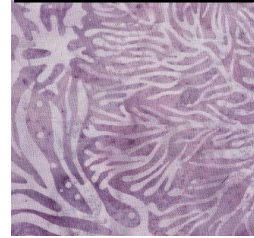

STARS OVER BALI SKIES 2019

Month # 7 MAY

**SIMPLE STAR, SARAH'S CHOICE,
STARRY PATH,
SETTING TRIANGLES AND SQUARES**

SIMPLE STAR

TEAL
6 X 10

LAVENDER
7 X 10

SETTING TRIANGLES SQUARES

ORANGE/
GOLD
10 x 10

DARK MULTI
PRINT
8 x 8

GREEN MULTI
PRINT
10 x 10

BROWN
7 x 7

LIGHT GREEN
PRINT
7 x 7

STARRY PATH / PINWHEELS

LAVENDER
BACKGROUND
FOR PINWHEELS
12 X 40

PURPLES FOR
PINWHEELS
7 X 7

LIGHT
SETTING
SQUARES
3 x 20
→

SARAH'S CHOICE

BACKGROUND
BROWN
9 X 14

BLUE
7 X 14

ORANGE
7 X 14

DARK
SETTING
SQUARES
3 x 20
→

You will be receiving a fabric key in your mailings from now on. This is the format that you will be getting. The previous fabric keys were made by someone who is no longer doing the keys.