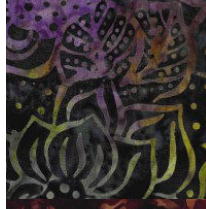

STARS OVER BALI SKIES 2019

Month # 7 MAY

**SIMPLE STAR, SARAH'S CHOICE,
STARRY PATH,
SETTING TRIANGLES AND SQUARES**

SIMPLE STAR

TEAL
6 X 10

LAVENDER
7 X 10

SETTING TRIANGLES SQUARES

ORANGE/
GOLD
10 x 10

DARK MULTI
PRINT
8 x 8

GREEN MULTI
PRINT
10 x 10

BROWN
7 x 7

LIGHT GREEN
PRINT
7 x 7

STARRY PATH / PINWHEELS

LAVENDER
BACKGROUND
FOR PINWHEELS
12 X 40

PURPLES FOR
PINWHEELS
7 X 7

LIGHT
SETTING
SQUARES
3 x 20
→

SARAH'S CHOICE

BACKGROUND
BROWN
9 X 14

BLUE
7 X 14

ORANGE
7 X 14

DARK
SETTING
SQUARES
3 x 20
→

You will be receiving a fabric key in your mailings from now on. This is the format that you will be getting. The previous fabric keys were made by someone who is no longer doing the keys.