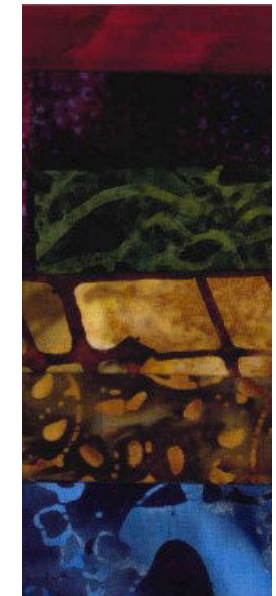

STARS OVER BALI SKIES 2019

Month # 7 MAY

**SIMPLE STAR, SARAH'S CHOICE,
STARRY PATH,
SETTING TRIANGLES AND SQUARES**

SIMPLE STAR

TEAL
6 X 10

LAVENDER
7 X 10

SETTING TRIANGLES SQUARES

ORANGE/
GOLD
10 x 10

DARK MULTI
PRINT
8 x 8

GREEN MULTI
PRINT
10 x 10

BROWN
7 x 7

LIGHT GREEN
PRINT
7 x 7

STARRY PATH / PINWHEELS

LAVENDER
BACKGROUND
FOR PINWHEELS
12 X 40

PURPLES FOR
PINWHEELS
7 X 7

LIGHT
SETTING
SQUARES
3 x 20
→

SARAH'S CHOICE

BACKGROUND
BROWN
9 X 14

BLUE
7 X 14

ORANGE
7 X 14

DARK
SETTING
SQUARES
3 x 20
→

You will be receiving a fabric key in your mailings from now on. This is the format that you will be getting. The previous fabric keys were made by someone who is no longer doing the keys.