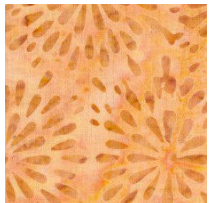

STARS OVER BALI SKIES 2019

Month # 7 MAY

**SIMPLE STAR, SARAH'S CHOICE,
STARRY PATH,
SETTING TRIANGLES AND SQUARES**

SIMPLE STAR

TEAL
6 X 10

LAVENDER
7 X 10

SETTING TRIANGLES SQUARES

ORANGE/
GOLD
10 x 10

DARK MULTI
PRINT
8 x 8

GREEN MULTI
PRINT
10 x 10

BROWN
7 x 7

LIGHT GREEN
PRINT
7 x 7

STARRY PATH / PINWHEELS

LAVENDER
BACKGROUND
FOR PINWHEELS
12 X 40

PURPLES FOR
PINWHEELS
7 X 7

LIGHT
SETTING
SQUARES
3 x 20
→

SARAH'S CHOICE

BACKGROUND
BROWN
9 X 14

BLUE
7 X 14

ORANGE
7 X 14

DARK
SETTING
SQUARES
3 x 20
→

You will be receiving a fabric key in your mailings from now on. This is the format that you will be getting. The previous fabric keys were made by someone who is no longer doing the keys.