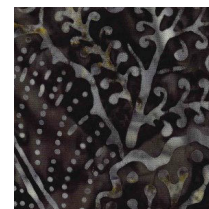

OHIO STAR

DARK PURPLE

6X22

LIGHT BLUE

10X7

LAVENDER

9X22

SETTING SQUARES

DARK RED

3X20

YELLOW-ORANGE

3X20

RED -ORANGE

3X20

BLUE

3X20

GRAY

3X20

GRAYISH-GREEN

3X20

DARK GREEN

3X20

YELLOW-BROWN

3X20

PURPLE

3X20

LIGHT RED

3X20

You will be receiving a fabric key in your mailings from now on. This is the format that you will be getting. The previous fabric keys were made by someone who is no longer doing the keys.