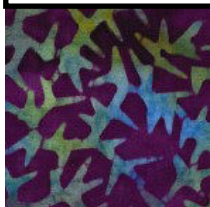

STARS OVER BALI SKIES 2019

Month # 9 JULY

SARAH'S CHOICE, RIGHT HAND OF FRIENDSHIP, DARK SETTING SQUARES

SARAH'S CHOICE

DARK PURPLE
8x8

DARK PURPLE
8X14

AQUA
8x8

DARK SETTING SQUARES

DARK RED-ORANGE
3X20

BROWN
3X20

DARK PURPLE
3X20

RED
3X20

PURPLE
3X20

TURQUOISE
3X20

RIGHT HAND OF FRIENDSHIP

MAGENTA
12x8

PURPLE
12x8

DARK PURPLE
12x20

DARK GREEN
3X20

BLACK & BROWN
3X20

LAVENDER
3X20

TEAL
3X20

You will be receiving a fabric key in your mailings from now on. This is the format that you will be getting. The previous fabric keys were made by someone who is no longer doing the keys.