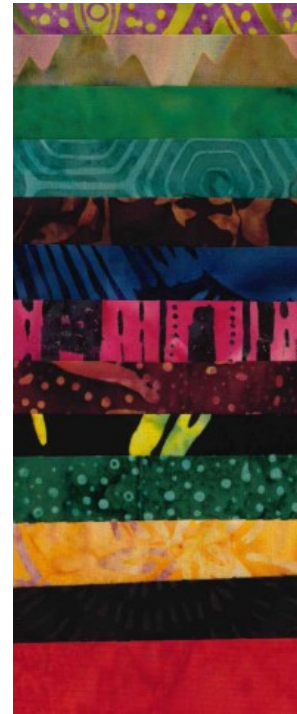

STARS OVER BALI SKIES 2021

Month # 10

PIECED BORDER & BINDING

BINDING

PURPLE
15 X 42

GREEN
15 X 42

BORDER 5 X 14

(903) 760-7397

info@stitchinheaven.com