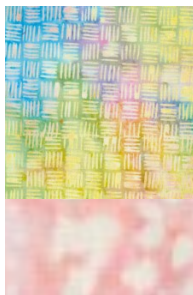

STARS OVER BALI SKIES 2021

Month # 2

LIGHT SETTING, MAPLE STAR MILKY-WAY EXPANDED

MAPLE STAR

*Stripe Fabric —
12x7

*Black Print—
13x14

Background—
18x10

MILKY-WAY BLOCK EXPANDED

Green Print

Background

*Orange Fabric

Background

*Yellow Fabric

Background

SETTING SQUARES

A mixture of
Darks to Lights:

Use for the Milky
Way Expanded
Block first, and
then use the
remainder as the
setting squares
around the Maple
Star Block.

* As stated in the pattern

903-638-6915
info@stitchinheaven.com