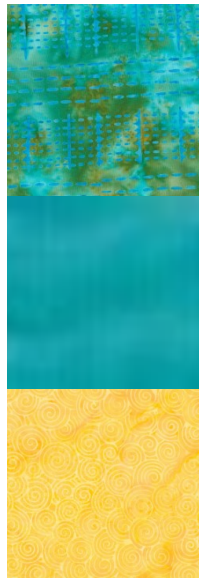

STARS OVER BALI SKIES 2021

Month # 2

LIGHT SETTING, MAPLE STAR MILKY-WAY EXPANDED

MAPLE STAR

*Stripe Fabric —
12x7

*Black Print—
13x14

Background—
18x10

MILKY-WAY BLOCK EXPANDED

Green Print

Background

*Orange Fabric

Background

*Yellow Fabric

Background

SETTING SQUARES

A mixture of
Darks to Lights:

Use for the Milky
Way Expanded
Block first, and
then use the
remainder as the
setting squares
around the Maple
Star Block.

* As stated in the pattern

903-638-6915
info@stitchinheaven.com