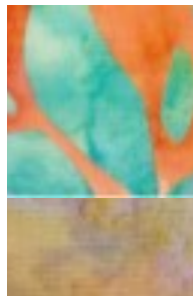

STARS OVER BALI SKIES 2021

Month # 2

LIGHT SETTING, MAPLE STAR MILKY-WAY EXPANDED

MAPLE STAR

*Stripe Fabric —
12x7

*Black Print—
13x14

Background—
18x10

MILKY-WAY BLOCK EXPANDED

Green Print

Background

*Orange Fabric

Background

*Yellow Fabric

Background

SETTING SQUARES

A mixture of
Darks to Lights: