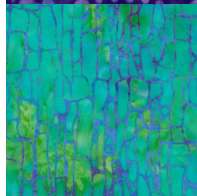

# STARS OVER BALI SKIES 2021

Month # 3

**BIRDS IN THE AIR, RIBBON STAR / STAR II  
SAWTOOTH STAR, SETTING SQUARES**

**SAWTOOTH  
STAR**

Dk. Gold

Cream  
Background

**RIBBON  
STAR**

Pink

Teal

Lt. Blue  
Background

**RIBON STAR  
II**

Dk. Purple

Bright  
Blue

Lavender  
Background

**BIRD IN THE AIR**

Lt. Blue