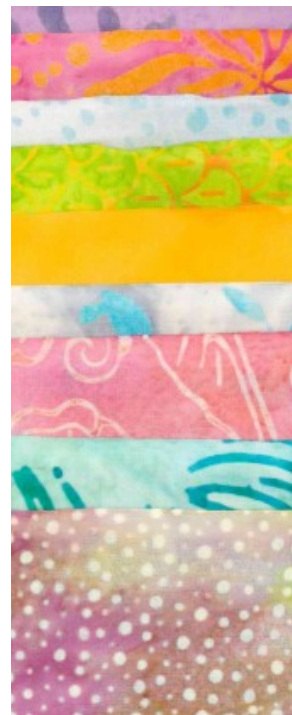

**SETTING
SQUARES**

To be used as you like, for setting squares,
around all 4-Blocks.

(903) 760-7397

info@stitchinheaven.com