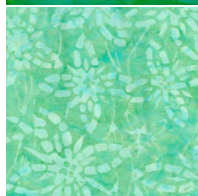

# STARS OVER BALI SKIES 2021

Month # 3

**BIRDS IN THE AIR, RIBBON STAR / STAR II  
SAWTOOTH STAR, SETTING SQUARES**

**SAWTOOTH  
STAR**

Dk. Gold

Cream  
Background

**RIBBON  
STAR**

Pink

Teal

Lt. Blue  
Background

**RIBON STAR  
II**

Dk. Purple

Bright  
Blue

Lavender  
Background

**BIRD IN THE AIR**

Lt. Blue