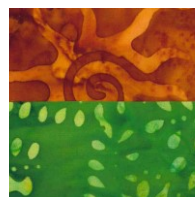

STARS OVER BALI SKIES 2021

Month # 7

**SIMPLEX STAR, SARAH'S CHOICE, STARRY
PATH, SETTING SQUARES**

**STARRY
PATH
7 X 7**

SETTING TRIANGLES

10 X 10

7 X 7

5 X 8

**SARAH'S
CHOICE**

9 X 14

14 X 7

7 X 14

**SETTING
SQUARES
3.5 X 21**

SIMPLEX STAR

6 X 10

10 X 7