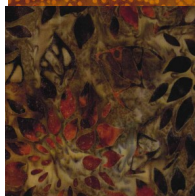

STARS OVER BALI SKIES 2021

Month # 8

Ohio Star, West Wind, Setting Squares

OHIO STAR

WESTWIND

Gold
10 x 7

Brown
8 x 14

SETTING SQUARES 3.5 X 22

To be used as you like, for setting squares,
around Ohio Star and Westwind

(903) 760-7397

info@stitchinheaven.com