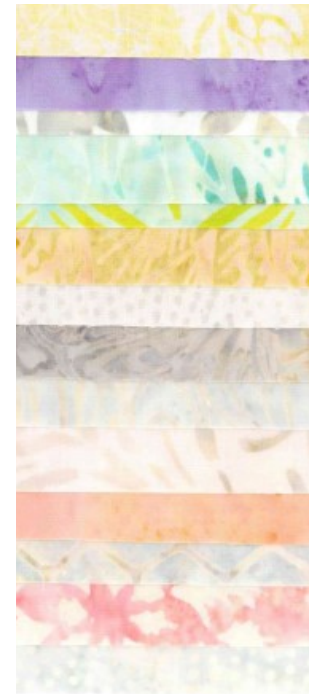

STARS OVER BALI SKIES 2022

Month # 1

TEA LEAF, INDIAN STAR, PUZZLE,
MILKY-WAY BLOCKS

TEA LEAF BLOCK

14 X 14
Green print

17 X 14
Background

INDIAN STAR BLOCK

10 X 7
Gold

7 X 7
Red/Orange

10 X 7
Gold/Orange

PUZZLE BLOCK

10 X 10
Dark Purple

10 X 14
Lavender Print

10 X 14
Lt Lavender

MILKY-WAY BLOCK

8 x 6
Teal Print

5 x 5
Teal Blue

3 x 21
Navy Blue

4 x 21
Lt Blue

LIGHT SETTING SQUARES 4 X 21

903-638-6915
info@sitichinheaven.com