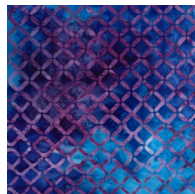

STARS OVER BALI SKIES 2022

Month # 4

Coronation, Corner Block & Light Setting Squares

CORONATION

Purple
10 x 22

Background Fabric
18 x 22

Pink
8 x 14

CORNER BLOCK