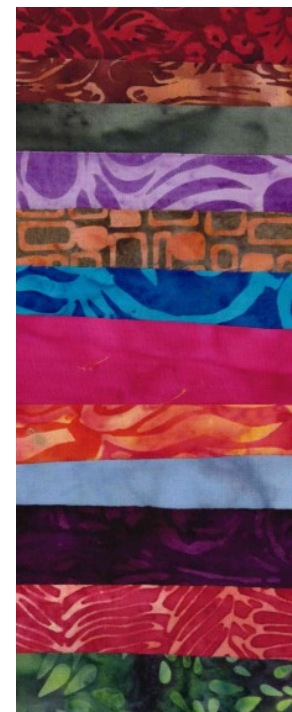

STARS OVER BALI SKIES 2022

Month # 6

STAR ON STAR, MARGARET'S CHOICE, FRIENDSHIP STAR AND SETTING SQUARES

STAR ON STAR

ORANGE
10 X 14

YELLOW
12 X 7

BROWN
12 X 22

MARGARET'S CHOICE

TEAL
10 X 7

PINK
7 X 7

PURPLE
10 X 7

FRIENDSHIP STAR

GOLD
5 X 7

DARK BLUE
7 X 14

SETTING SQUARES 3 X 22

903-638-6915
info@sitichinheaven.com