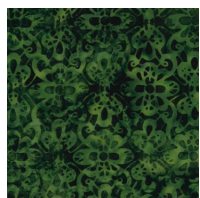

STARS OVER BALI SKIES 2022

Month # 7

Simplex Star, Sarah's Choice, starry path and
Setting Triangles/Squares

SARAH'S CHOICE

BACK
GROUND
9 X 14

ORANGE
7 X 14

BLUE
14 X 7

STARRY PATH 7 X 7

SIMPLEX STAR

LAV-
ENDER
10 X 7

TEAL
6 X 10

SETTING SQUARES 4 X 21

903-638-6915
info@stitchinheaven.com