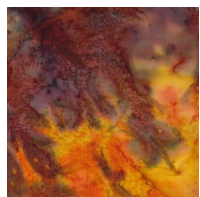

STARS OVER BALI SKIES 2022

Month # 7

Simplex Star, Sarah's Choice, starry path and
Setting Triangles/Squares

SARAH'S CHOICE

BACK
GROUND
9 X 14

ORANGE
7 X 14

BLUE
14 X 7

STARRY PATH 7 X 7

SIMPLEX STAR

LAV-
ENDER
10 X 7

TEAL
6 X 10

SETTING SQUARES 4 X 21

903-638-6915
info@stitchinheaven.com