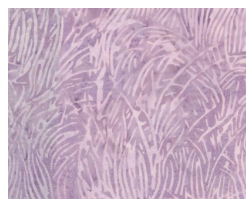

STARS OVER BALI SKIES 2022

Month # 7

Simplex Star, Sarah's Choice, starry path and
Setting Triangles/Squares

SARAH'S CHOICE

BACK
GROUND
9 X 14

ORANGE
7 X 14

BLUE
14 X 7

STARRY PATH 7 X 7

SIMPLEX STAR

LAV-
ENDER
10 X 7

TEAL
6 X 10

SETTING SQUARES 4 X 21

903-638-6915
info@stitchinheaven.com