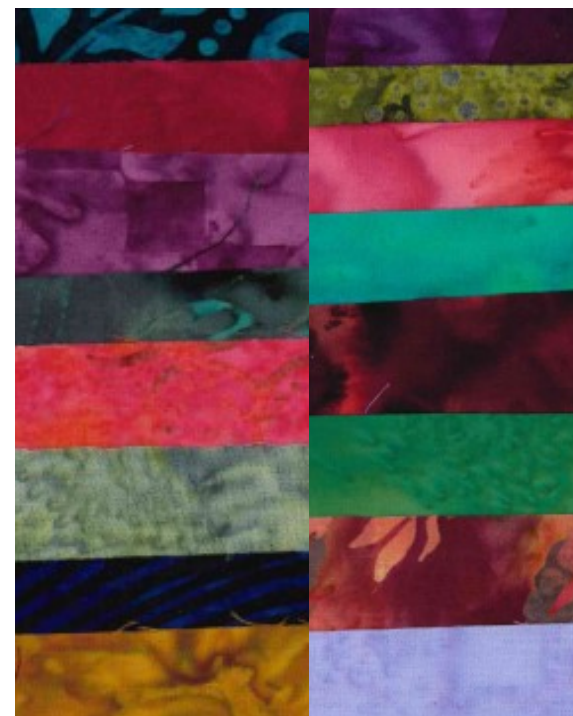

STARS OVER BALI SKIES 2022

Month # 7

Simplex Star, Sarah's Choice, starry path and
Setting Triangles/Squares

SARAH'S CHOICE

BACK
GROUND
9 X 14

ORANGE
7 X 14

BLUE
14 X 7

STARRY PATH 7 X 7

SIMPLEX STAR

LAV-
ENDER
10 X 7

TEAL
6 X 10

SETTING SQUARES 4 X 21

903-638-6915
info@stitchinheaven.com