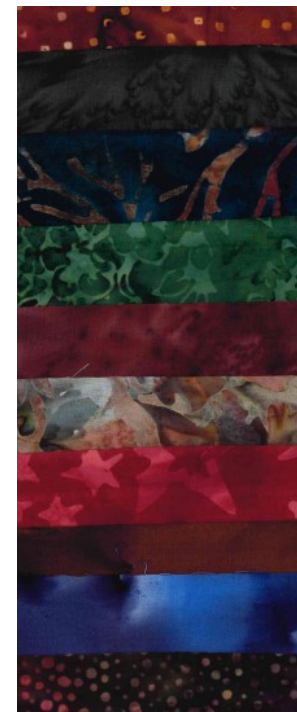

STARS OVER BALI SKIES 2022

Month # 8

Ohio Star, West Wind & Setting Squares

Ohio Star

West Wind

SETTING SQUARES 4 X 21

903-638-6915
info@sitichinheaven.com