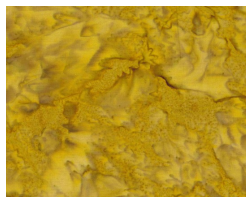

## Ohio Star

Dk. Purple  
6 x 42

Blue  
7 X 10

Lavender  
9 x 21

## West Wind

Gold  
10 x 7

Brown  
8 x 14