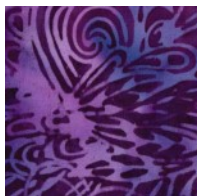

# STARS OVER BALI SKIES 2022

Month # 8

Ohio Star, West Wind & Setting Squares

## Ohio Star

Dk. Purple  
6 x 42

Blue  
7 X 10

Lavender  
9 x 21